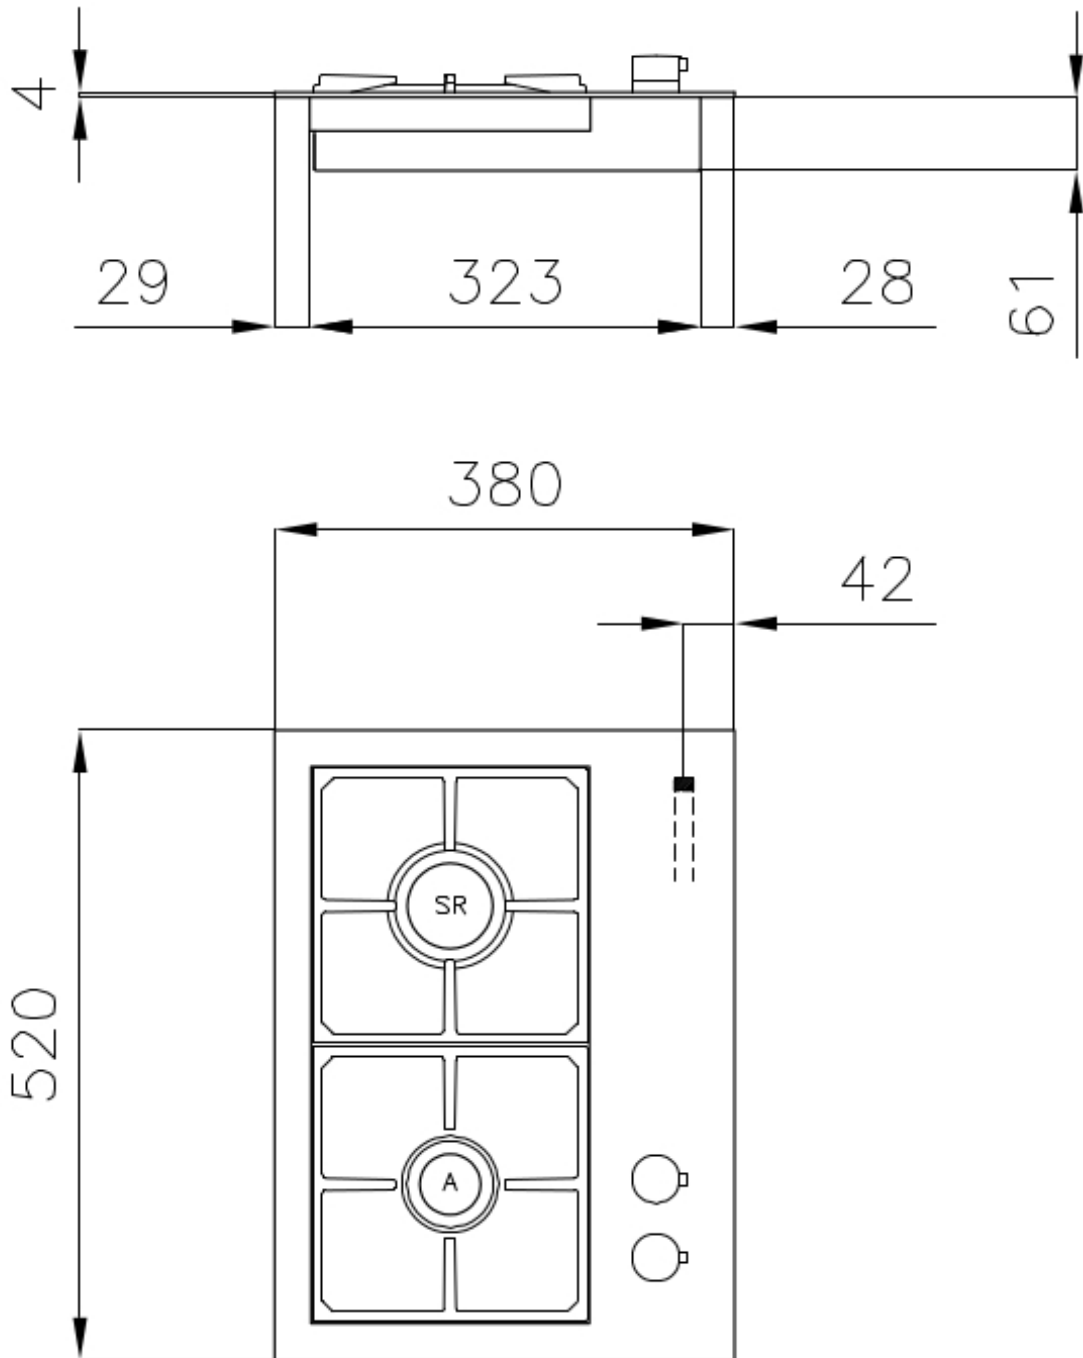

TECHNICAL DATA